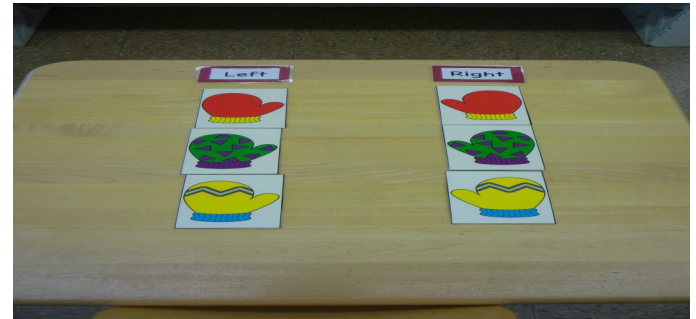

Edmonds Montessori

Art; tree- tracing and decorate in bloom

Language; author and illustrator

Practical Life; sweeping

Sensorial; left/right w/Miss Trayka reads Padlet

Math; odd and even

Nutrition; what's on your plate?

Science; odd orchestra-Miss Parn is on Padlet

Cutting; printable attached

Music; Miss Christi sings the hokey pokey song on our PADLET!